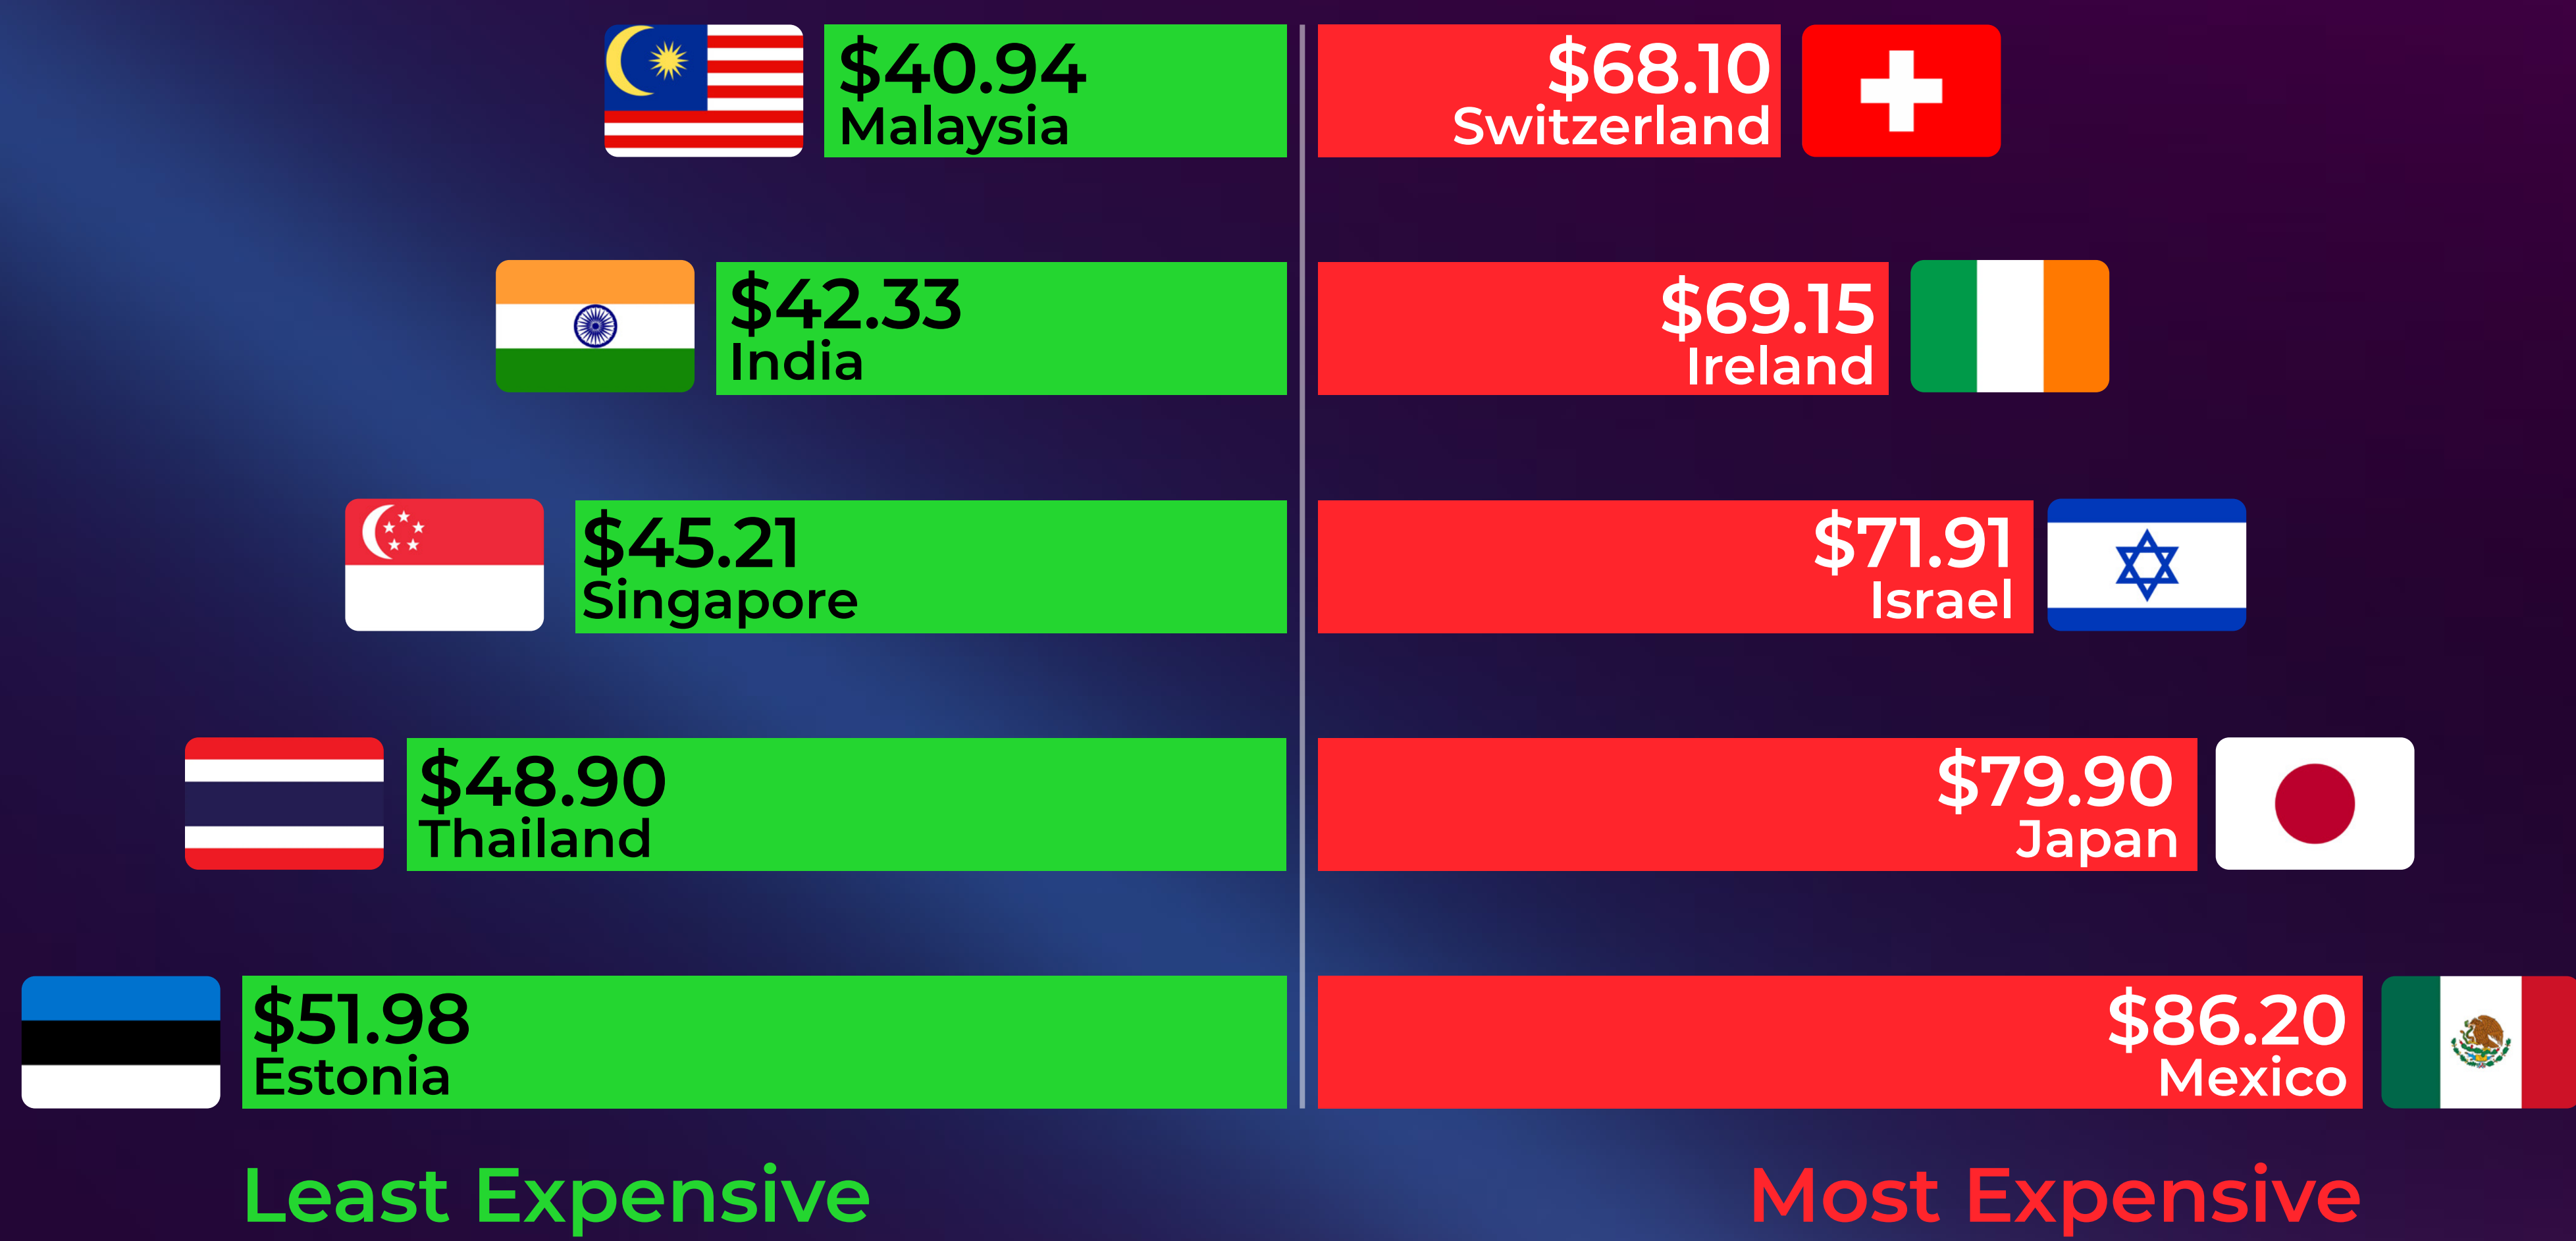

Where was Like A Dragon Ishin Remake the most and least expensive?

AVERAGE USD PRICE, PHYSICAL FORMATS ON WEB STORES LAUNCH WEEK

Avg. local price change launch week vs 20-26th March 23

Which Games Saw The Most Homepage Presence?

20-26TH FEB 23 - WEB STORES, PHYSICAL FORMATS ONLY.

Avg. no. placements per retailer

Percentage of **156** Retailers

Like A Dragon: Ishin Remake Homepage Presence

SAMPLE OF 8 TERRITORIES, 20-26TH FEB 23 - WEB STORES, PHYSICAL FORMATS ONLY

What console player profile type saw the most placements?

LIKE A DRAGON ISHIN REMAKE SHARE OF PLACEMENTS ON XBOX & PS5 CONSOLE STORES LAUNCH WEEK.