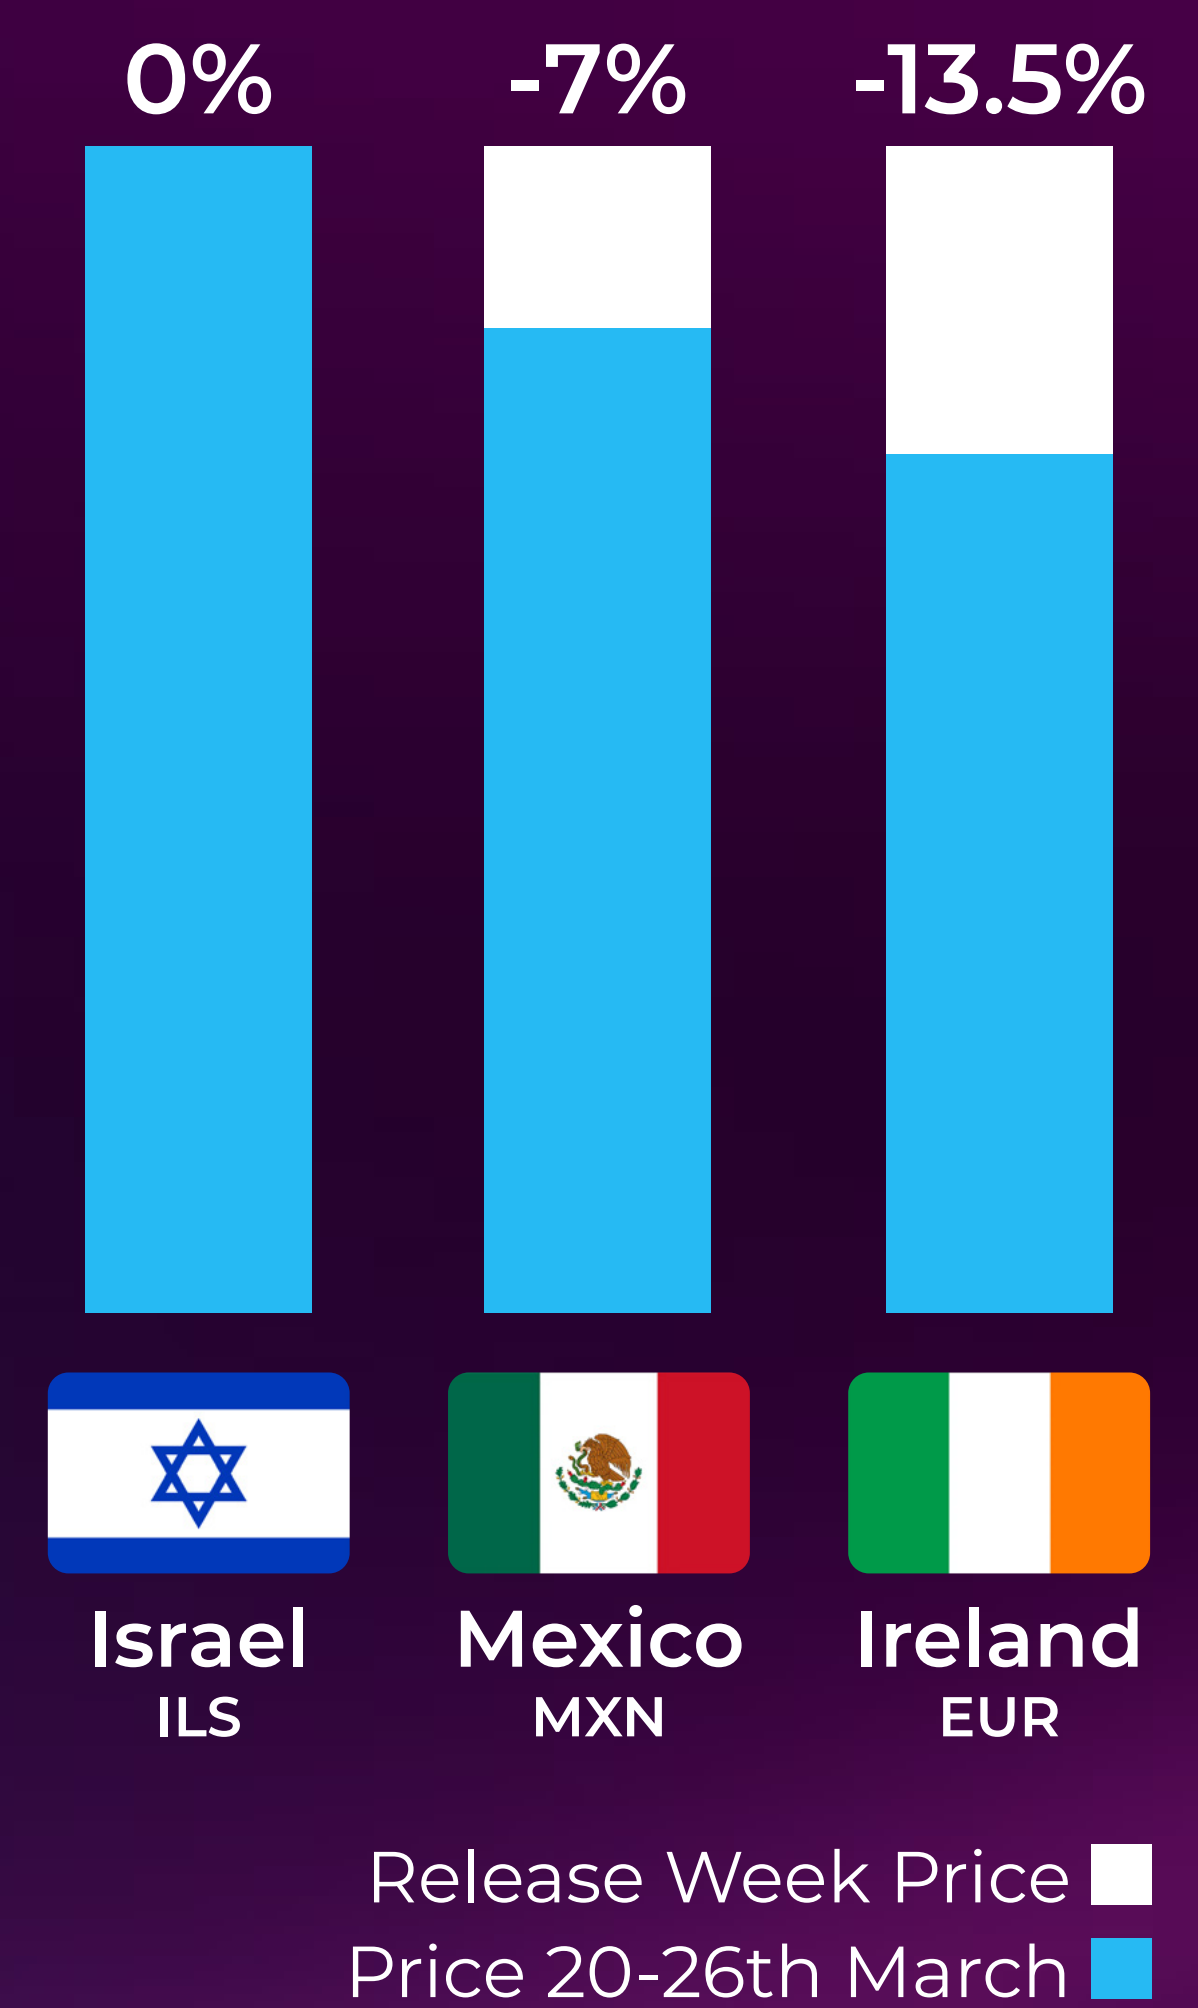

Where was Like A Dragon Ishin Remake the most and least expensive?

AVERAGE USD PRICE, PHYSICAL FORMATS ON WEB STORES LAUNCH WEEK

Avg. local price change launch week vs 20-26th March 23

Which Games Saw The Most Homepage Presence?

20-26TH FEB 23 - WEB STORES, PHYSICAL FORMATS ONLY.

Avg. no. placements per retailer

Percentage of **156** Retailers

Like A Dragon: Ishin Remake Homepage Presence

SAMPLE OF 8 TERRITORIES, 20-26TH FEB 23 - WEB STORES, PHYSICAL FORMATS ONLY