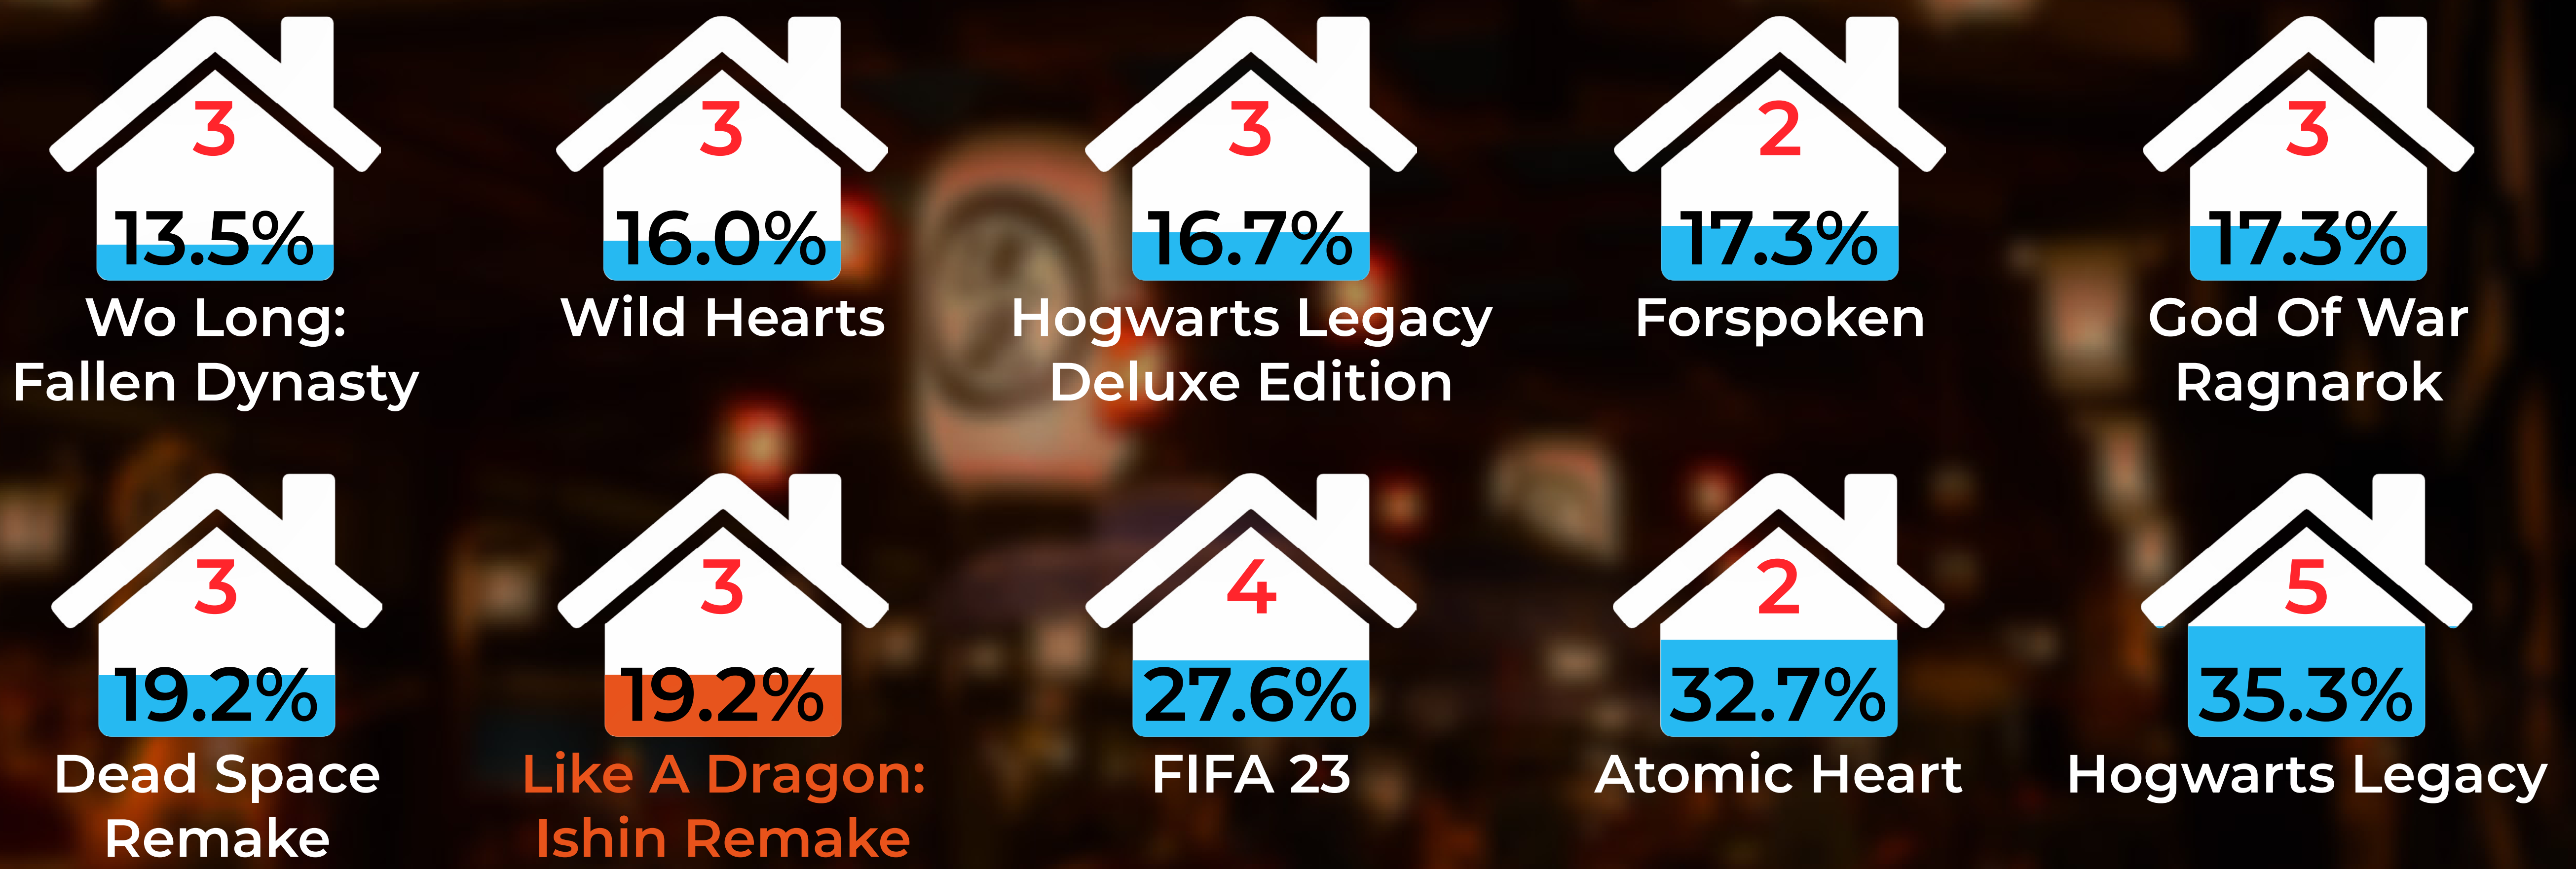

20-26TH FEB 23 - WEB STORES, PHYSICAL FORMATS ONLY.

Avg. no. placements per retailer

Percentage of **156** Retailers

Like A Dragon: Ishin Remake Homepage Presence

SAMPLE OF 8 TERRITORIES, 20-26TH FEB 23 - WEB STORES, PHYSICAL FORMATS ONLY

What console player profile type saw the most placements?

LIKE A DRAGON ISHIN REMAKE SHARE OF PLACEMENTS ON XBOX & PS5 CONSOLE STORES LAUNCH WEEK.