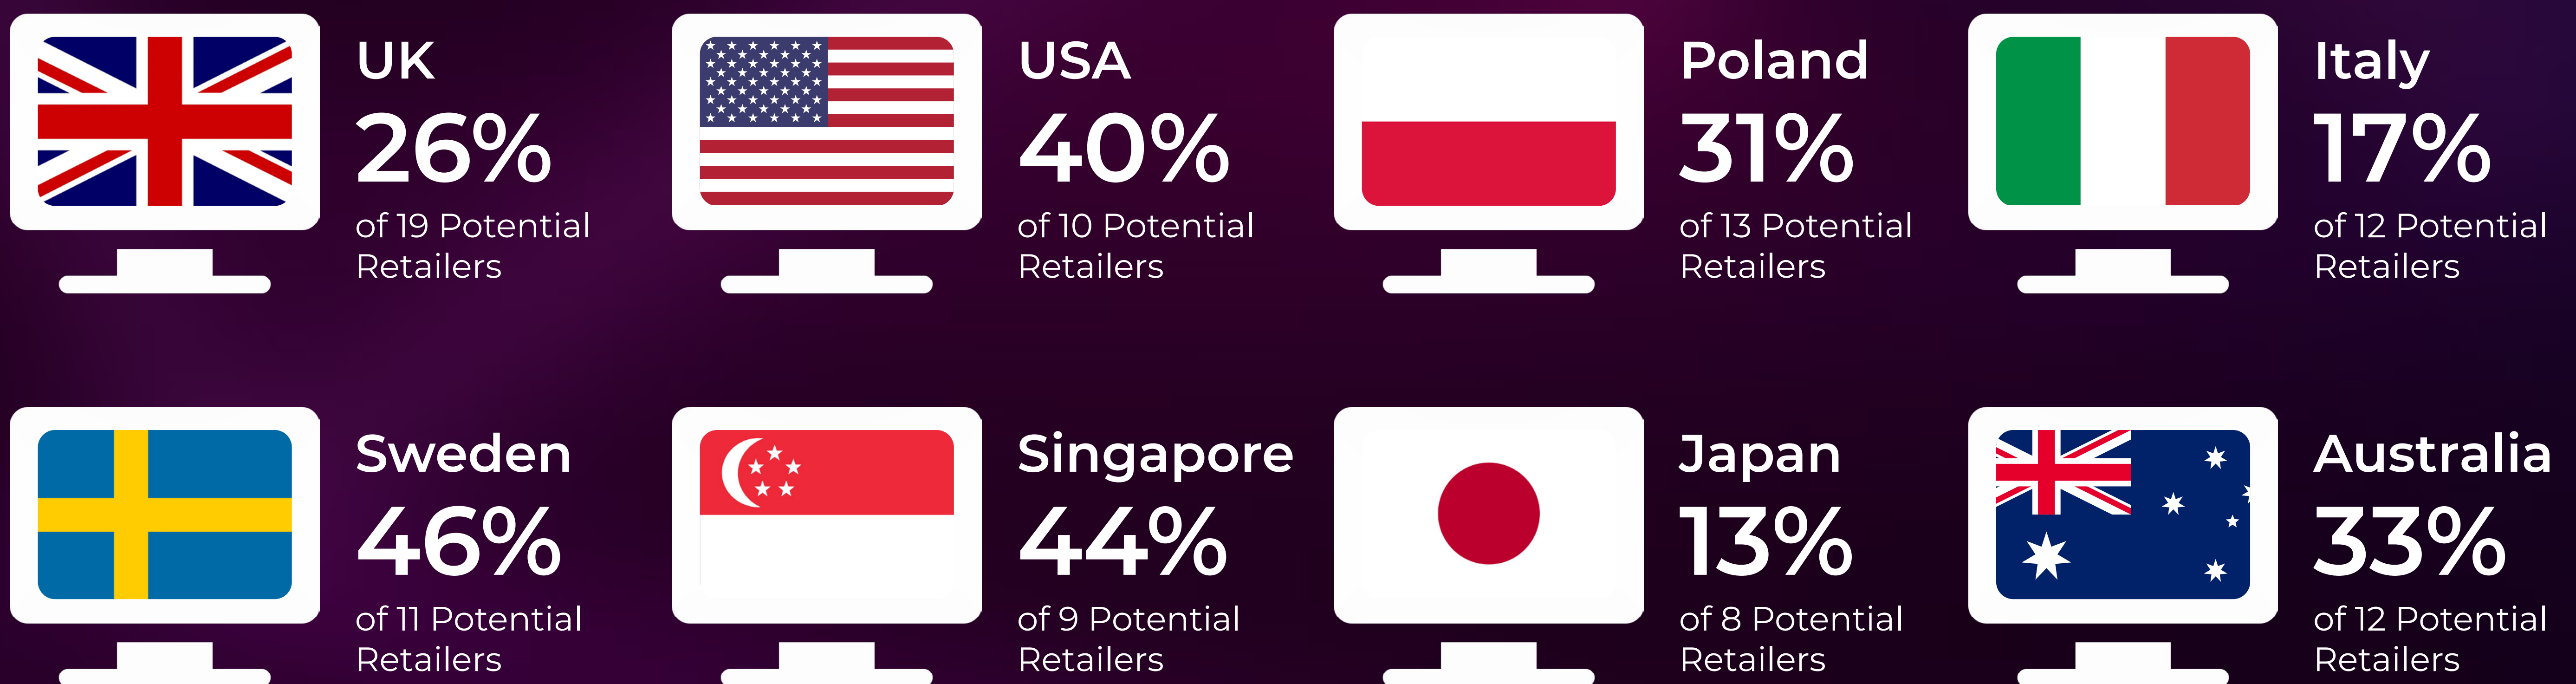

20-26TH FEB 23 - WEB STORES, PHYSICAL FORMATS ONLY.

Avg. no. placements per retailer

Percentage of **156** Retailers

Like A Dragon: Ishin Remake Homepage Presence

SAMPLE OF 8 TERRITORIES, 20-26TH FEB 23 - WEB STORES, PHYSICAL FORMATS ONLY

What console player profile type saw the most placements?

LIKE A DRAGON ISHIN REMAKE SHARE OF PLACEMENTS ON XBOX & PS5 CONSOLE STORES LAUNCH WEEK.